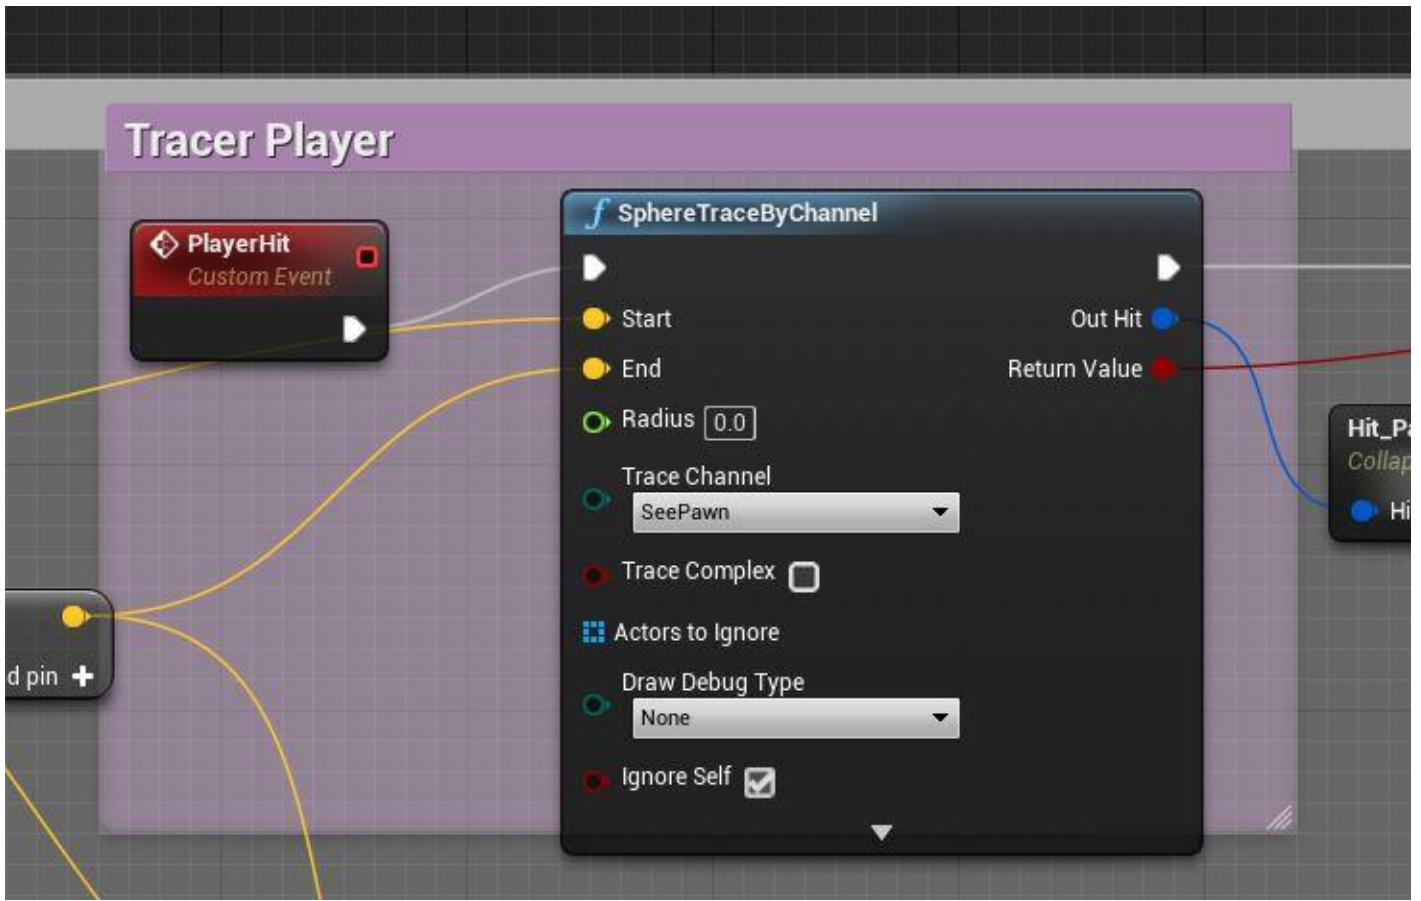

Extra BP setup screen shots.

Be sure to add the trace channel inside your character BP and in the **Laser and Ranged Turret!**

Proudly powered by Babaloo