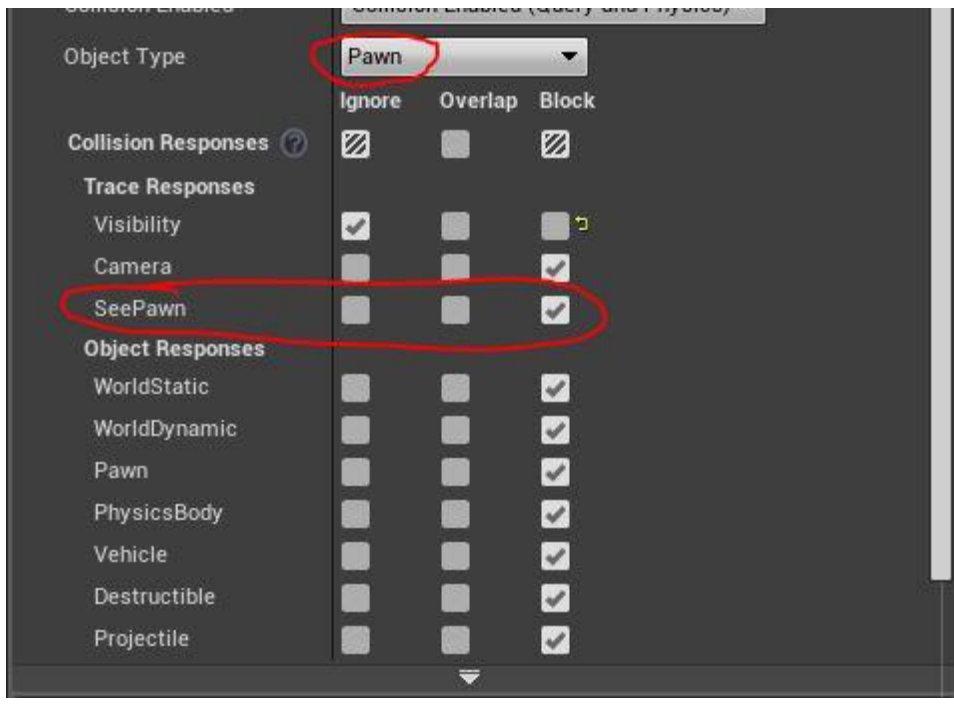

Extra BP setup screen shots.

Be sure to add the trace channel inside your character BP and in the **Laser and Ranged Turret!**

Proudly powered by Babaloo