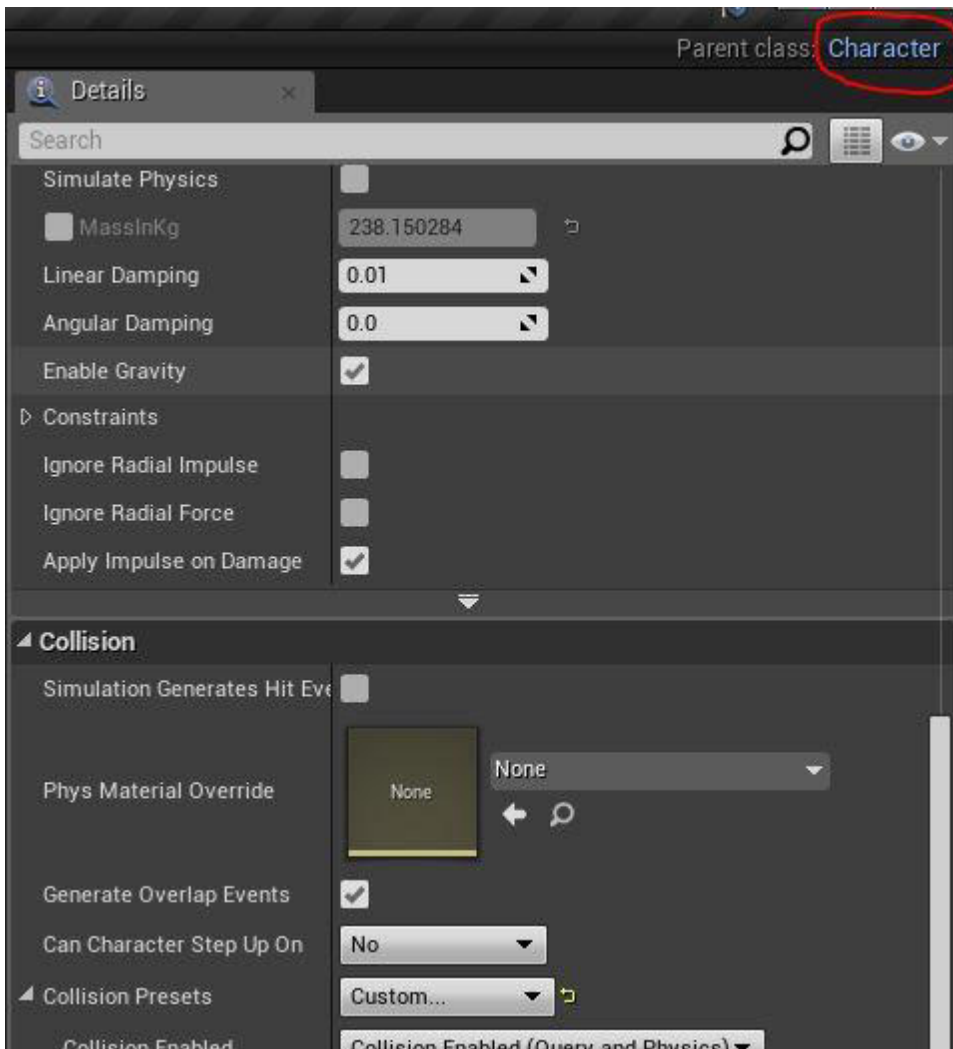

Extra BP setup screen shots.

Be sure to add the trace channel inside your character BP and in the **Laser and Ranged Turret!**

Proudly powered by Babaloo